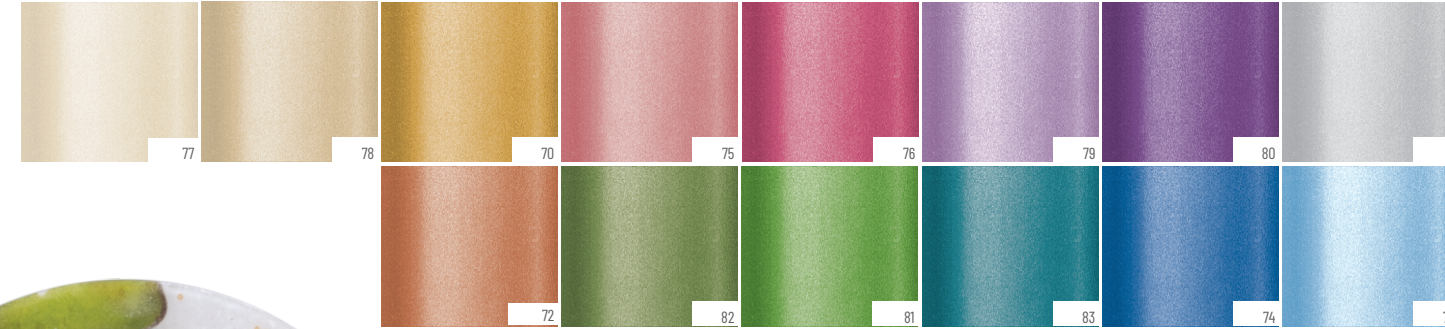

Metalik Renkler // Metallic Colours

Metal/Metal Porselen/ Porcelain Cam/ Glass