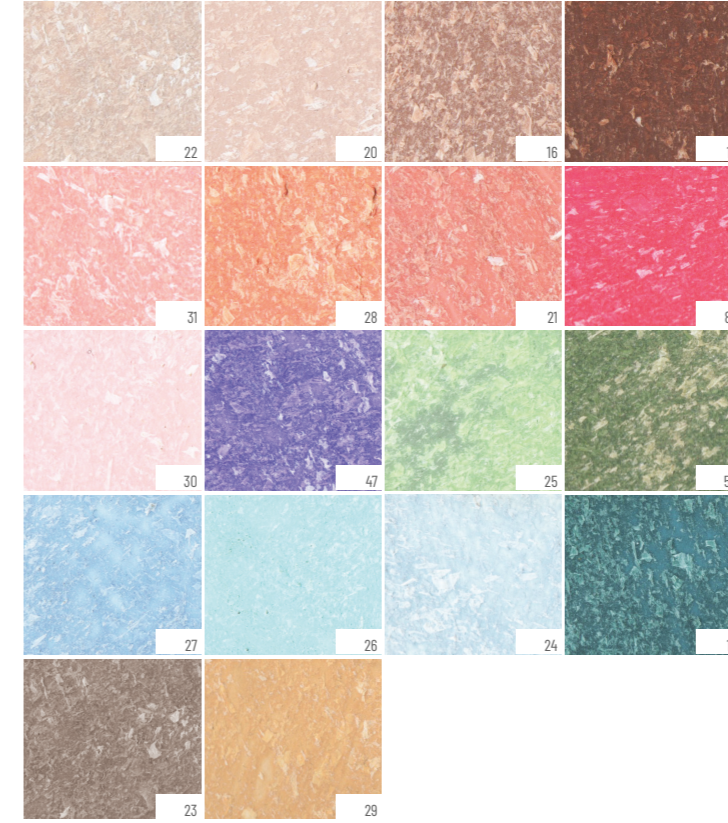

This paint has a wide variety of colour options and is available in both opaque and metallic finishes. The main feature of the product is the inclusion of white particles within the paint. Simply apply the paint to your chosen surface and when the paint is almost dry (but not totally dry), simply crush the white particles using a spatula to create the natural look of marble with different colour tones.

İhtiyacın olan herşey QR altında saklı.

Everything you need is hidden under QR

Scan Me

Magic QR Code

Opak Renkler // Opaque Colours

Metalik Renkler // Metallic Colours

Marble Effect

Mermerleme Boyası // Marble Effect Paint