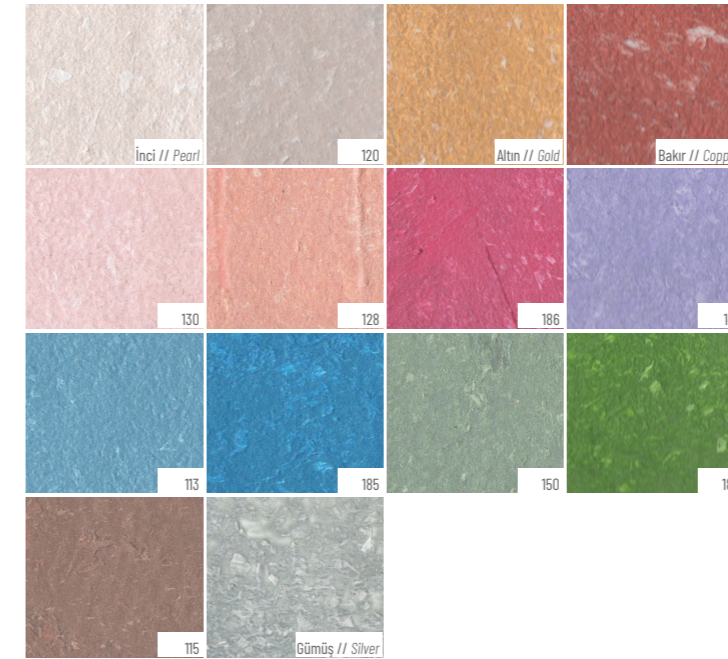

This paint has a wide variety of colour options and is available in both opaque and metallic finishes. The main feature of the product is the inclusion of white particles within the paint. Simply apply the paint to your chosen surface and when the paint is almost dry (but not totally dry), simply crush the white particles using a spatula to create the natural look of marble with different colour tones.

İhtiyacın olan herşey QR altında saklı.

Everything you need is hidden under QR

Scan Me

Magic QR Code

Opak Renkler // Opaque Colours

Metalik Renkler // Metallic Colours

Marble Effect

Mermerleme Boyası // Marble Effect Paint